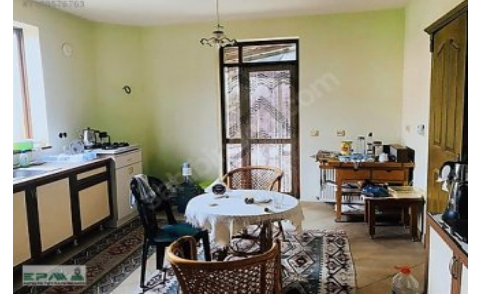

EPA

#1139576763