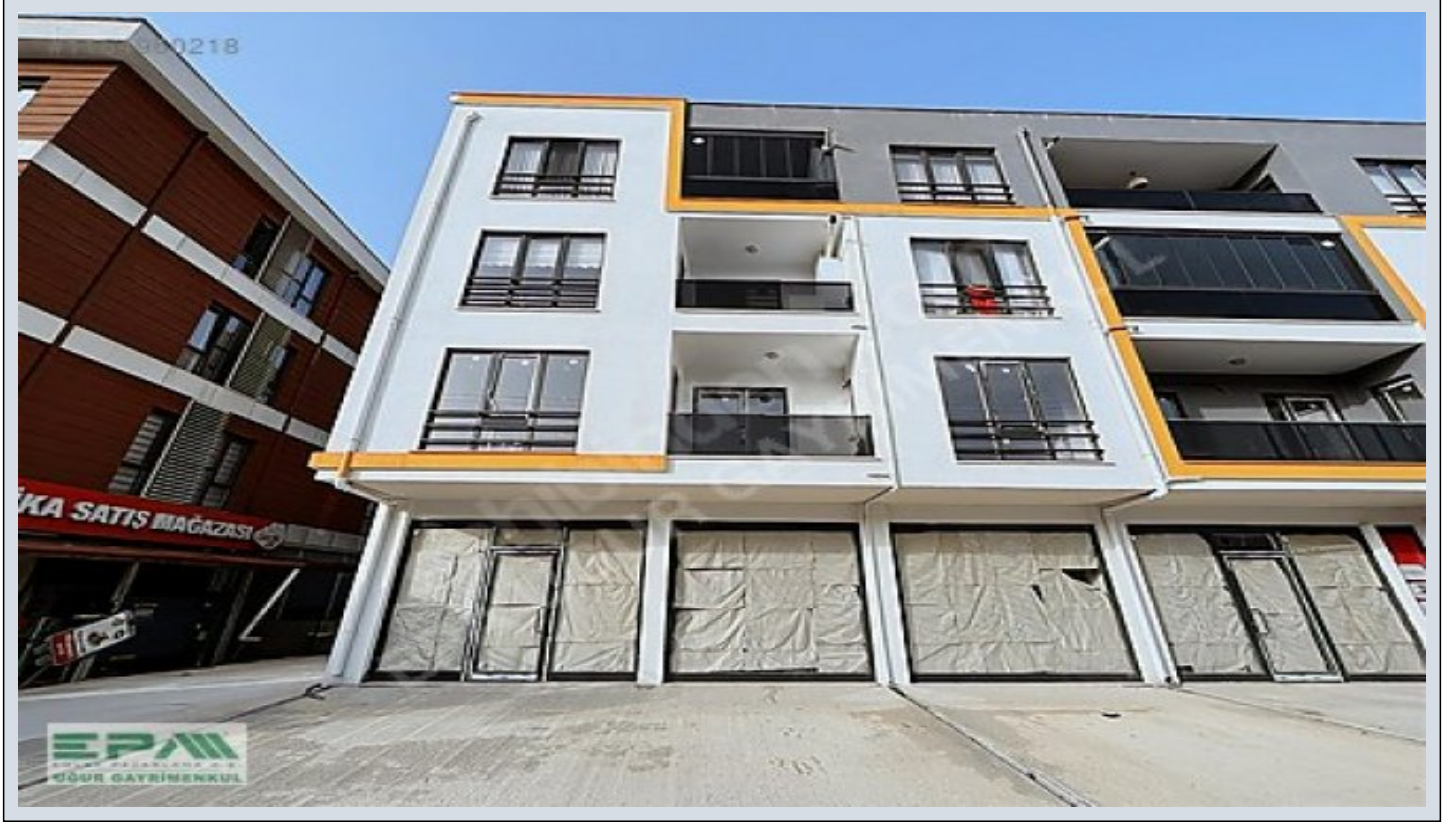

**EPA UĞURDAN ADALET SARAYI KARŞISI SATILIK EBEVEYN BANYOLU 3+1
Düzce / Merkez**

For Sale - Apartment 3,600,000 TL | 165 m2 Düzce / Merkez

Rooms : 3
Saloons : 1
Baths : 3
Property Condition : Brand New
Usage Status : Empty
Heating : Combi Boiler
Heating Type : Natural Gas
Which Floor : 1
Building Floor Number : 3
Construction Year : 2025
Advance Payment : 0 TL
Property Direction : South
West
Dues : 0 TL
Deed Status : Title Deed with Condominium
Rental Income : 0
Title Deed - Area No :
Title Deed - Parcel No :
Available to Bank Credit : Yes