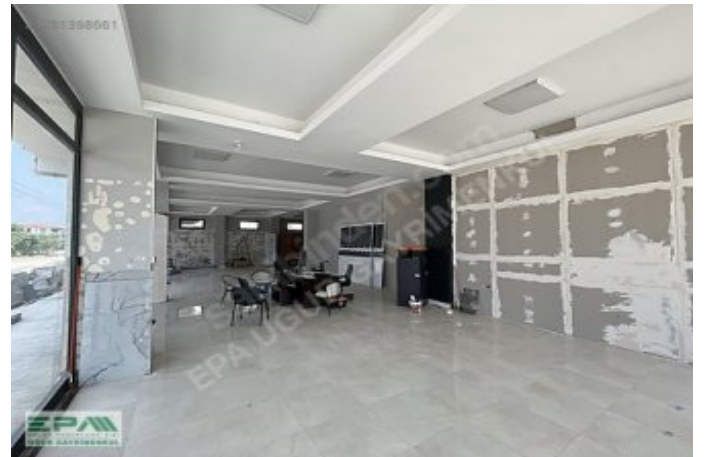

مقر: 621940 عجرم لاء مقر: 1067343-163 فون: 1067343-163