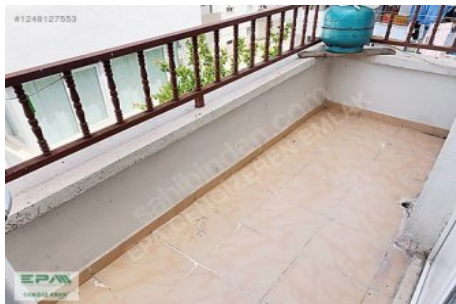

EPA
CENGİZ EREN

#1248127553