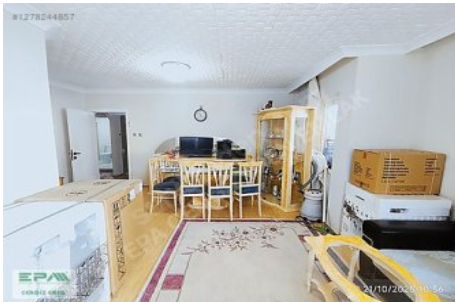

#1278244857

EPA
CENGİZ EREN

21/10/2025, 10:56