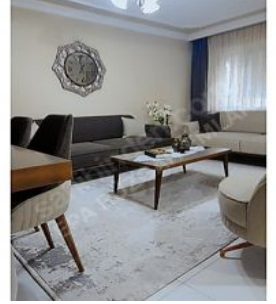

#1300252406