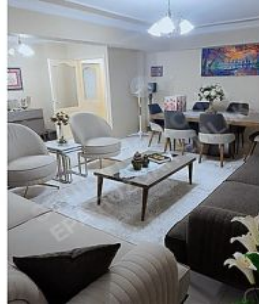

#1300252406