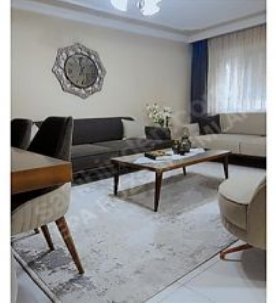

#1300252406