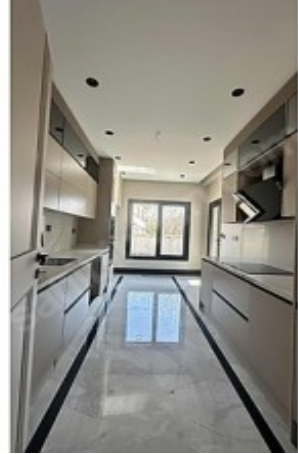

#1297100378