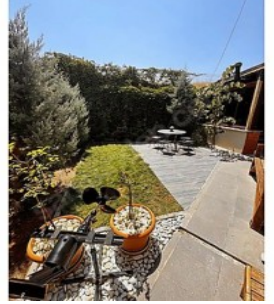

EPA
YZ GAYRİMENKUL

#1276740118