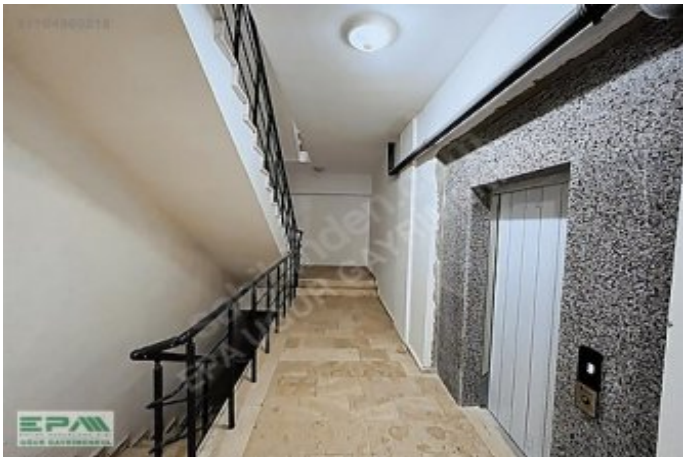

İlan No:f-1067343-44 Ref.No:562987