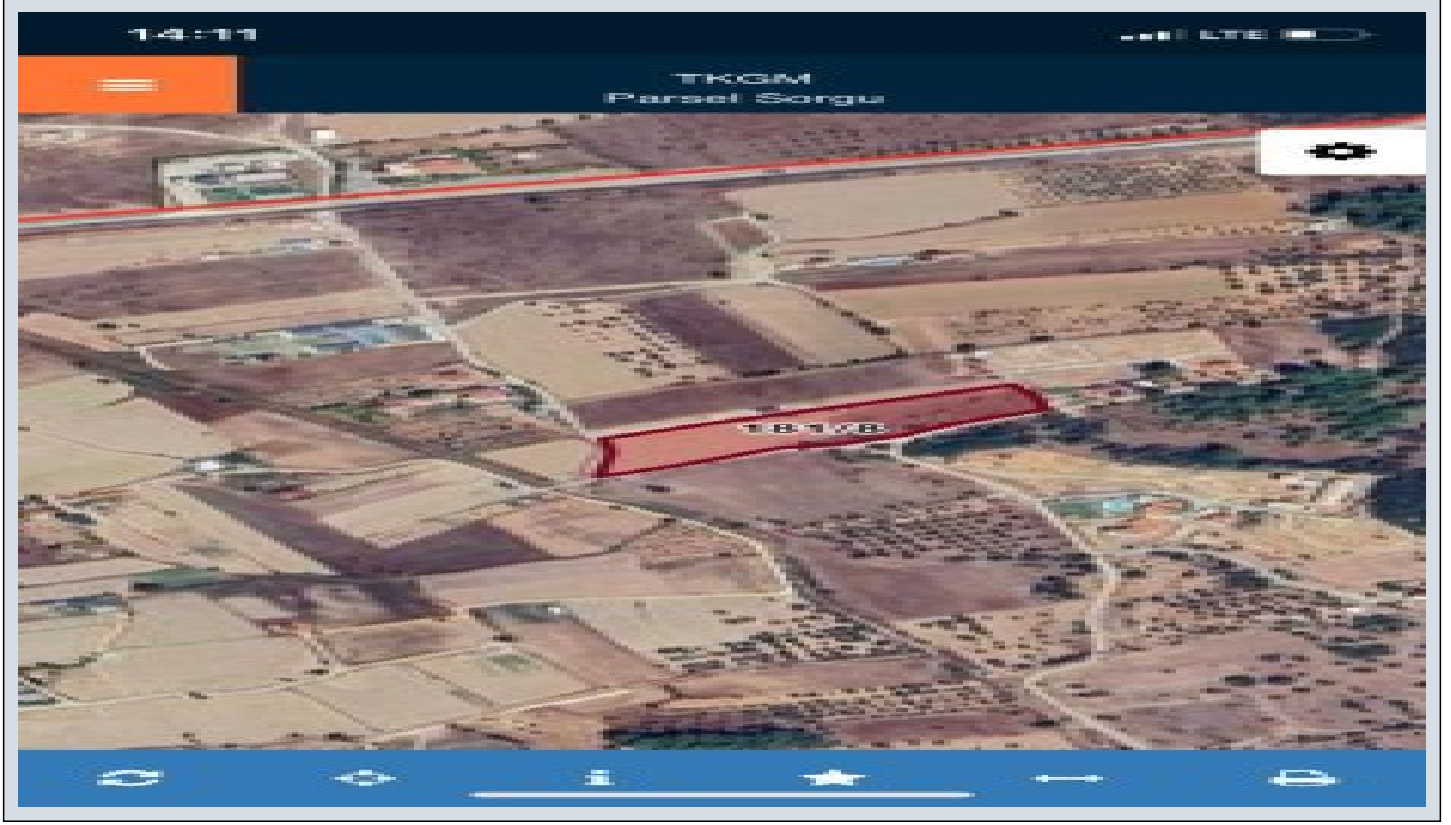

Urla Zeytinler de çevre yoluna yakın harika konumda tarla İzmir / Urla

For Sale - Field 27,500,000 TL | 10,437 m2 İzmir / Urla

Available to Bank Credit : Yes
Permitted Base Construction Area : 0
Kaks :
Taks :
Gabari :
Meter Square Unit Price : 0 TL
Deed Status : Detached Parcels