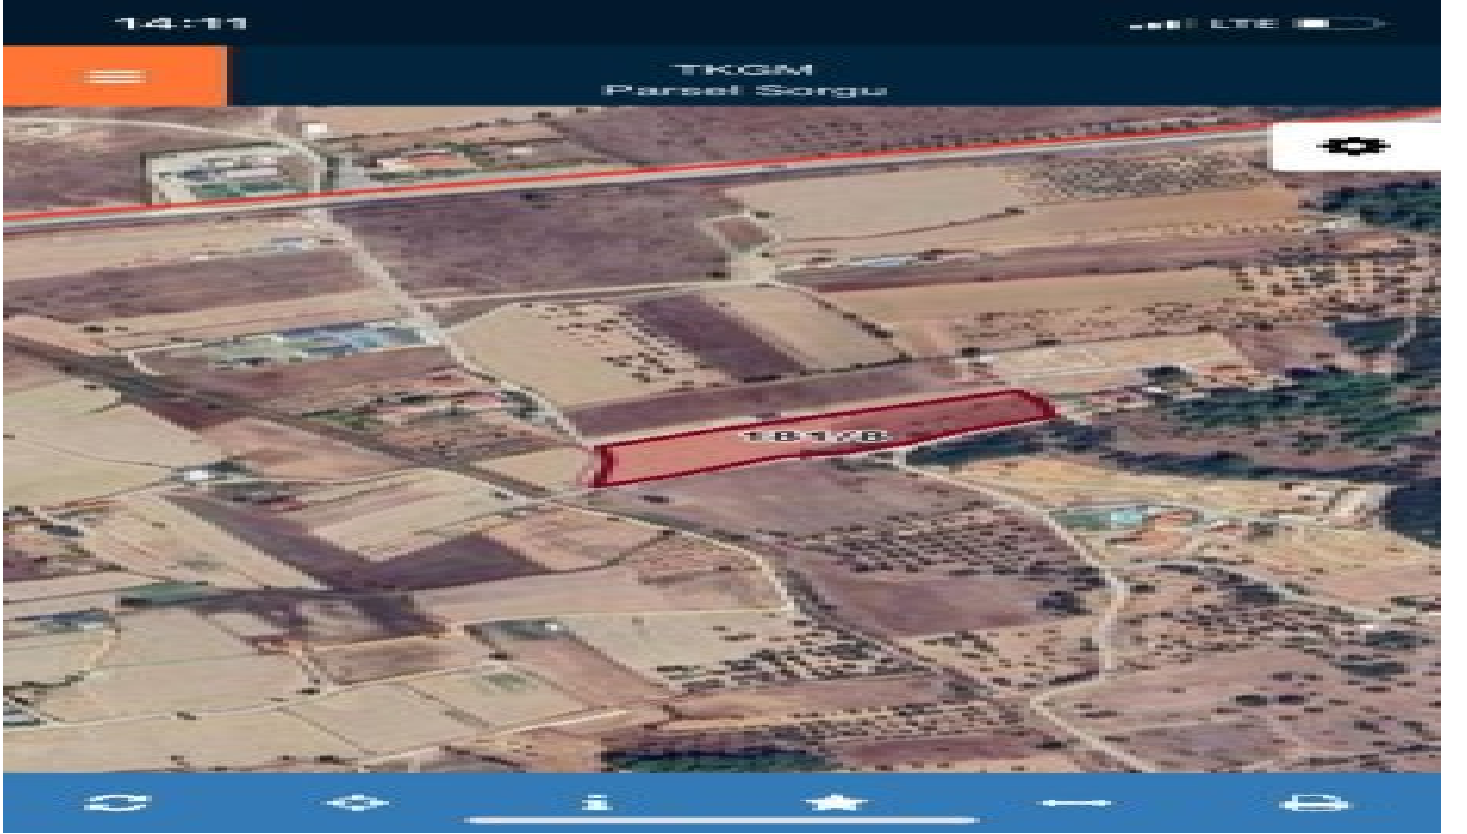

584122:عجرم ل مقرر f:872967-225:ن ال ع ل ا م قرر