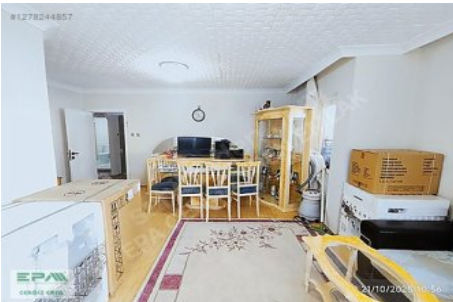

EPA
GİZETMEN EMLAK

#1278244857

EPA
GİZETMEN EMLAK